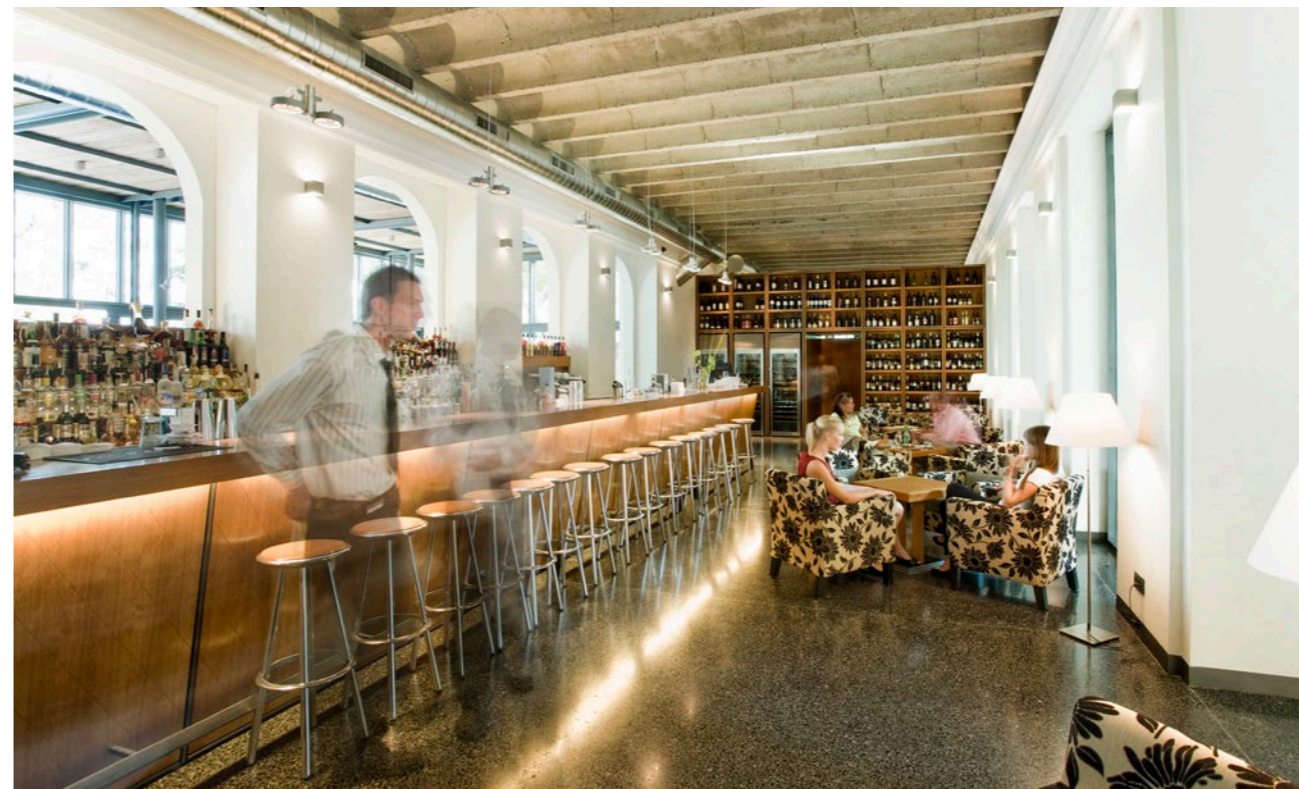

ROOTS

Architect: studio GFI

Hotel SALAMANDRA

2011

SPACE

Architect: Ilja SKOČEK

Hotel ALBRECHT 2008

TRANQUILITY