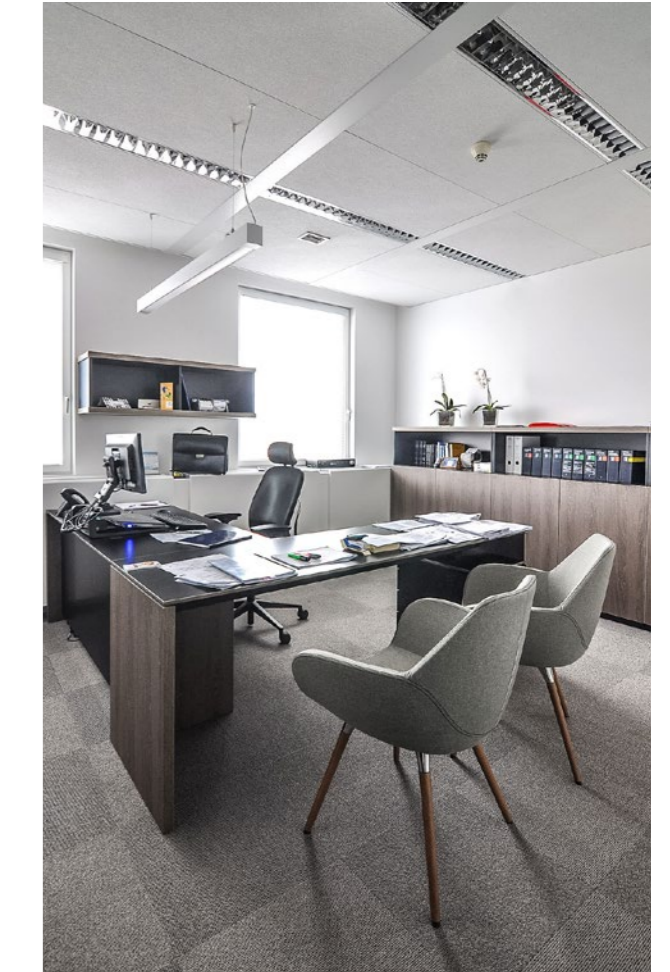

CONTACT

BARGER PREKOP attorneys

2016