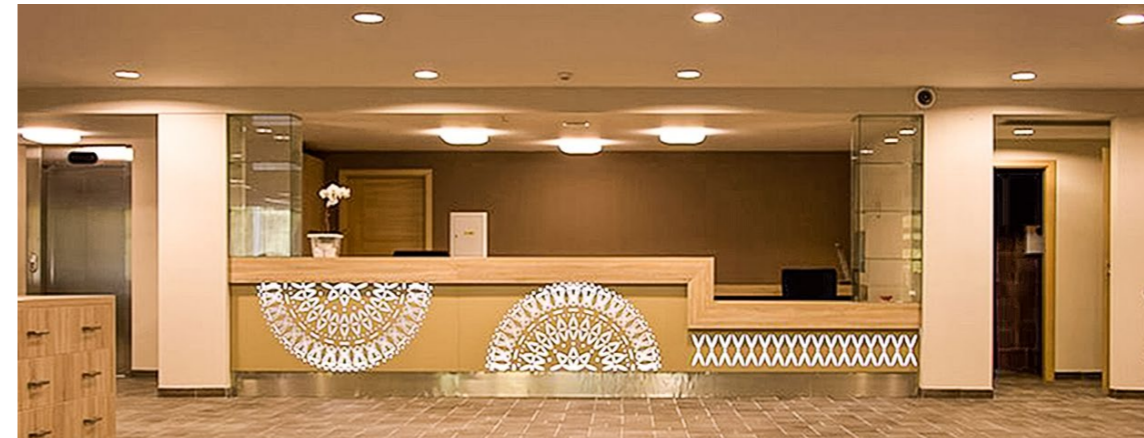

ROOTS

Architect: studio GFI

Hotel SALAMANDRA

2011

SPACE

Architect: Ilja SKOČEK

Hotel ALBRECHT 2008

TRANQUILITY