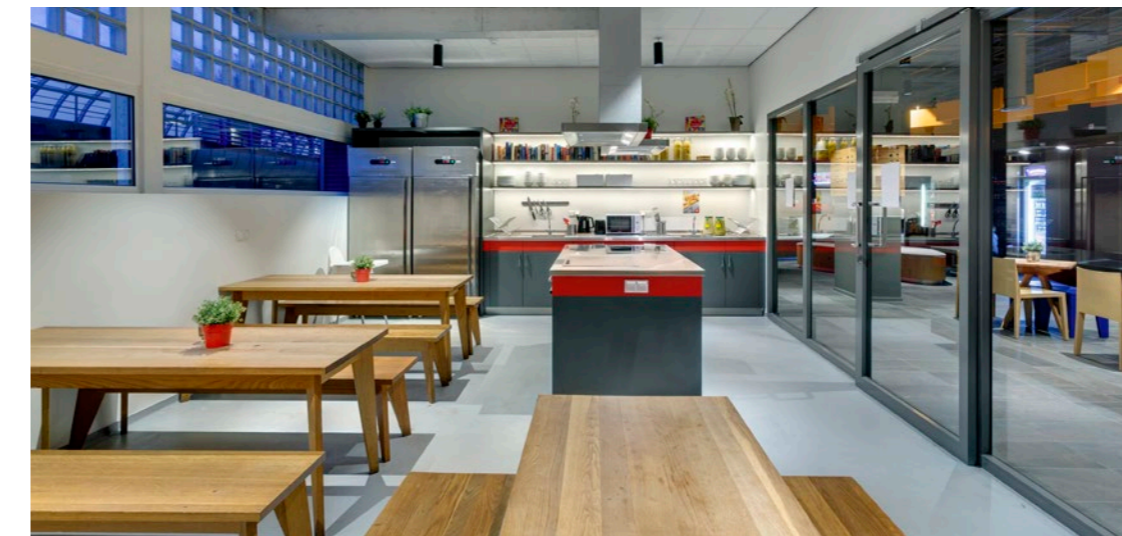

DISCOVERY

Hotel MEININGER (NL) ²⁰¹⁷