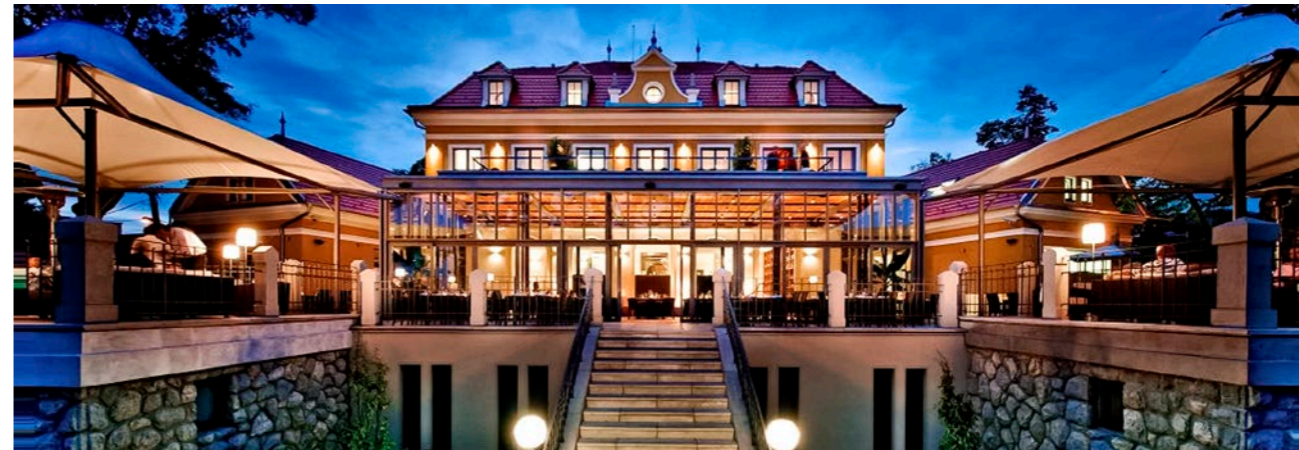

ROOTS

Architect: studio GFI

Hotel SALAMANDRA

2011

SPACE

Architect: Ilja SKOČEK

Hotel ALBRECHT 2008

TRANQUILITY