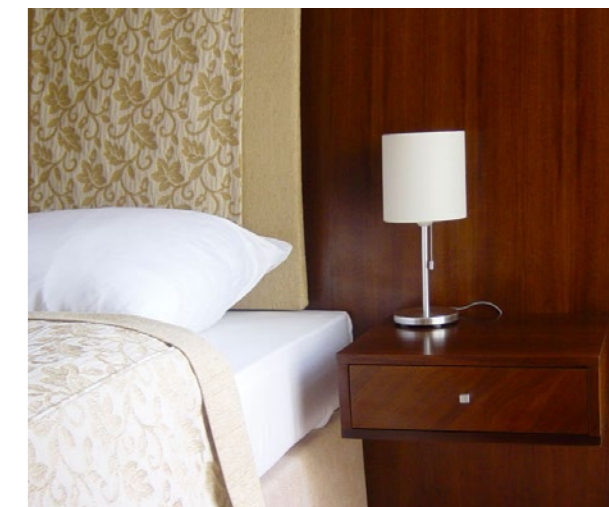

Hotel PAVLA

2007