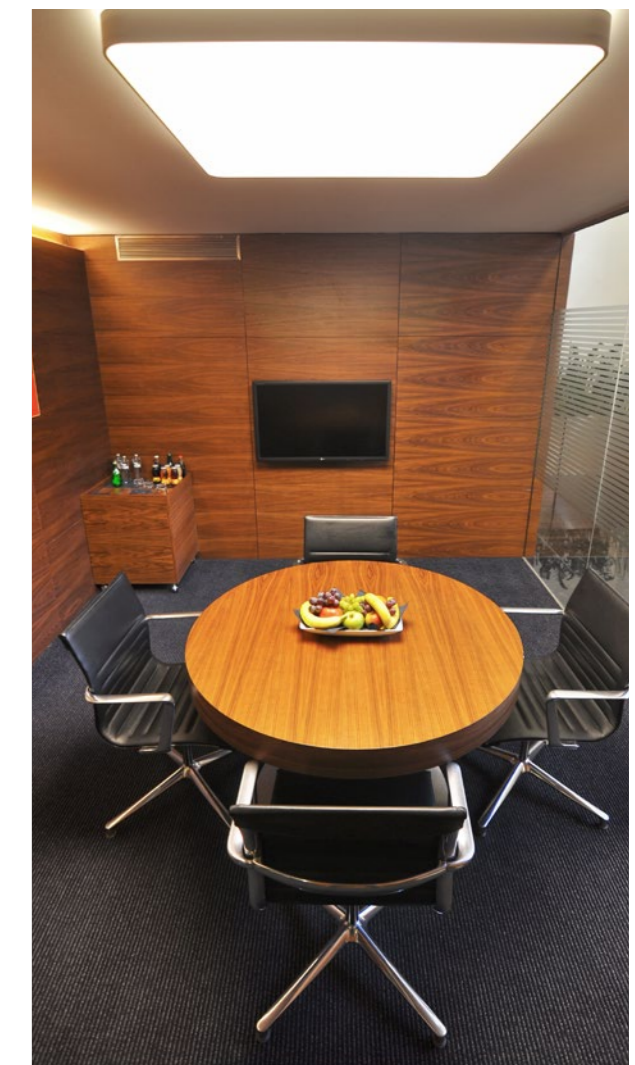

2014

SERIOUS

Architect: atelier AT26

CONCEPT

Architect: Martin PAŠKO

Concept 2006 - 2010 CITY OFFICE

PRIVATE

HOTEL // RETAIL // OFFICE // **PRIVATE HOMES**