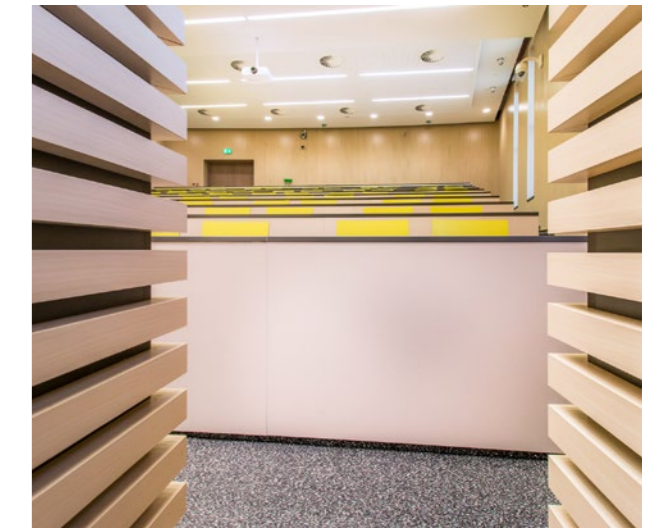

STU FIIT BRATISLAVA

2015