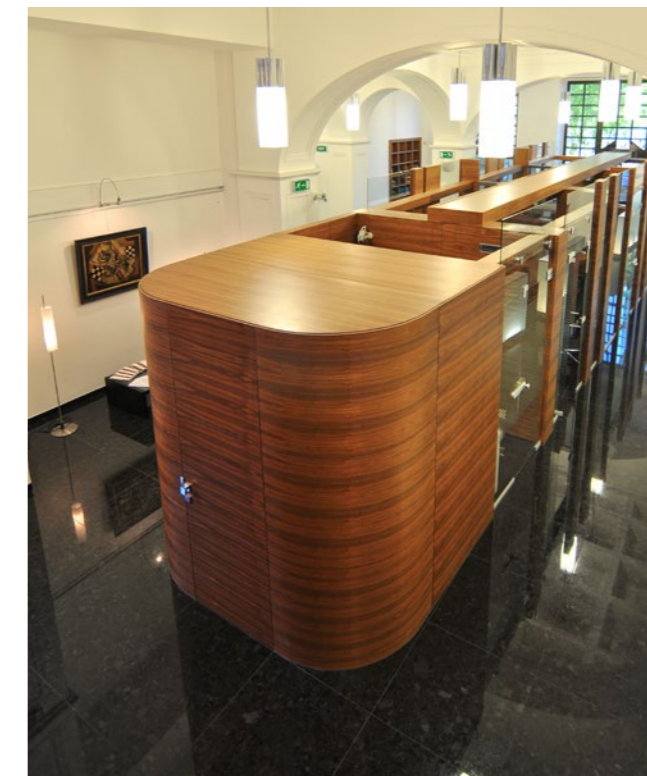

2014

SERIOUS

Architect: atelier AT26

CONCEPT

Architect: Martin PAŠKO

Concept 2006 - 2010 CITY OFFICE

PRIVATE

HOTEL // RETAIL // OFFICE // **PRIVATE HOMES**