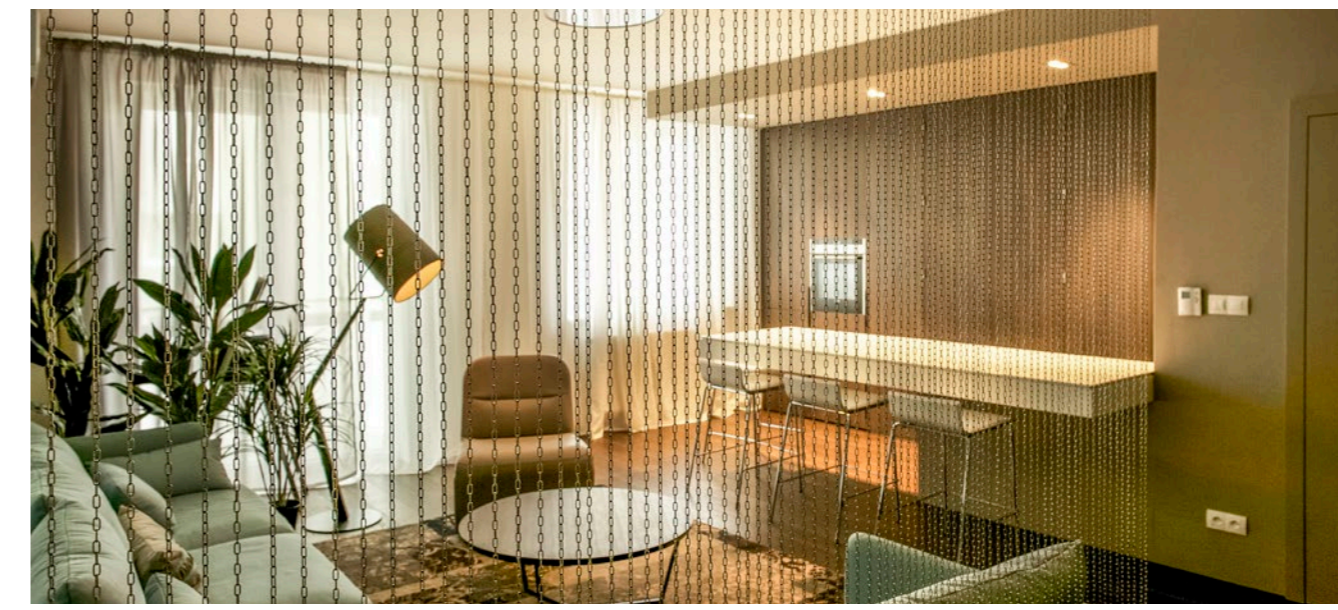

IMAGINATIVE

Private RESIDENCE 2014