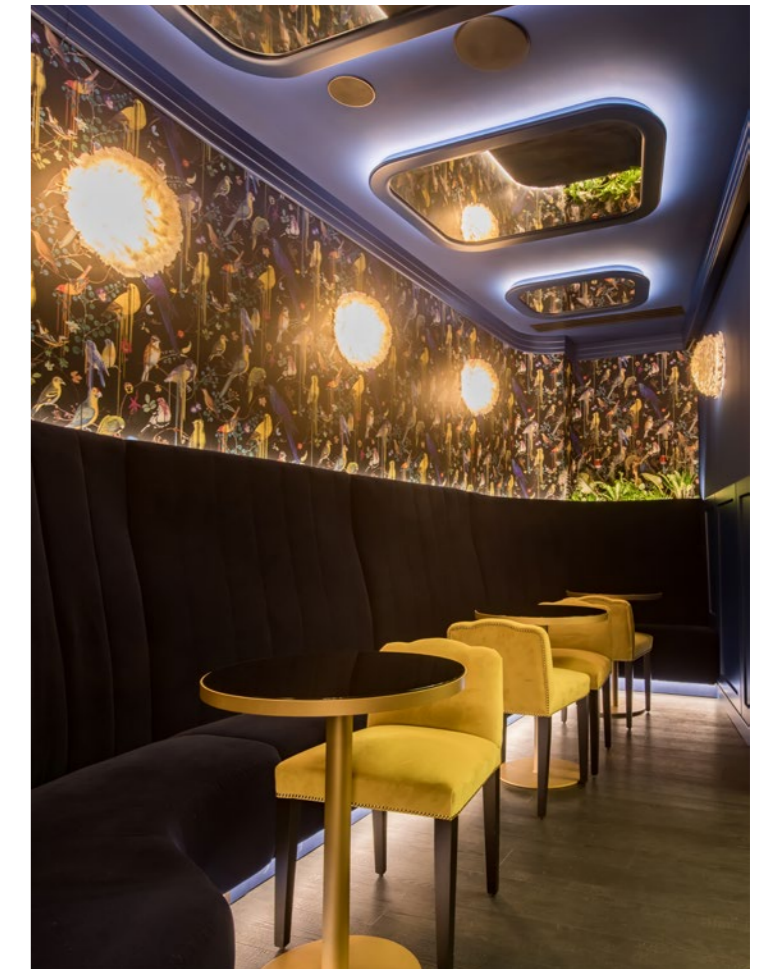

HOSPITAL

Architect: AT26

BORY Hospital Bratislava

2023

MAGIC

Architect: Lucia ORTUTOVÁ

Mirror Cocktail Bar BRATISLAVA

2021

SH IN Y

DENTLY Dental Clinic Bratislava

2021

DELI CIOUS

Restaurant KURSALON

2020

TASTY

AVION Food Court Bratislava