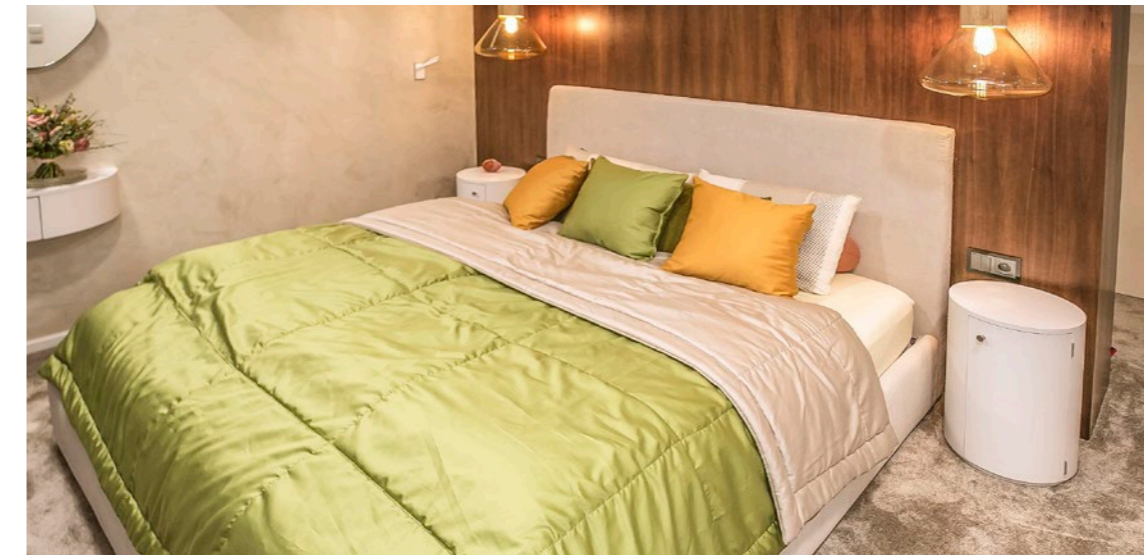

LIN KAGE

Architect: Martin Skoček

Private RESIDENCE

2021

COMFORT

Architect: by TOLICCI

Private RESIDENCE

2017