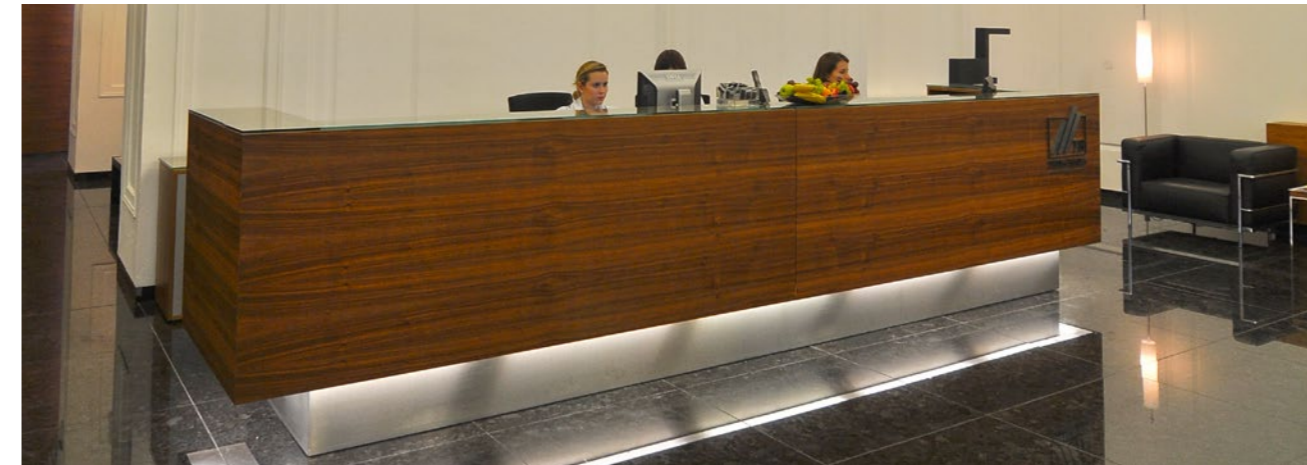

2014

SERIOUS

Architect: atelier AT26

CONCEPT

Architect: Martin PAŠKO

Concept 2006 - 2010 CITY OFFICE

PRIVATE

HOTEL // RETAIL // OFFICE // **PRIVATE HOMES**