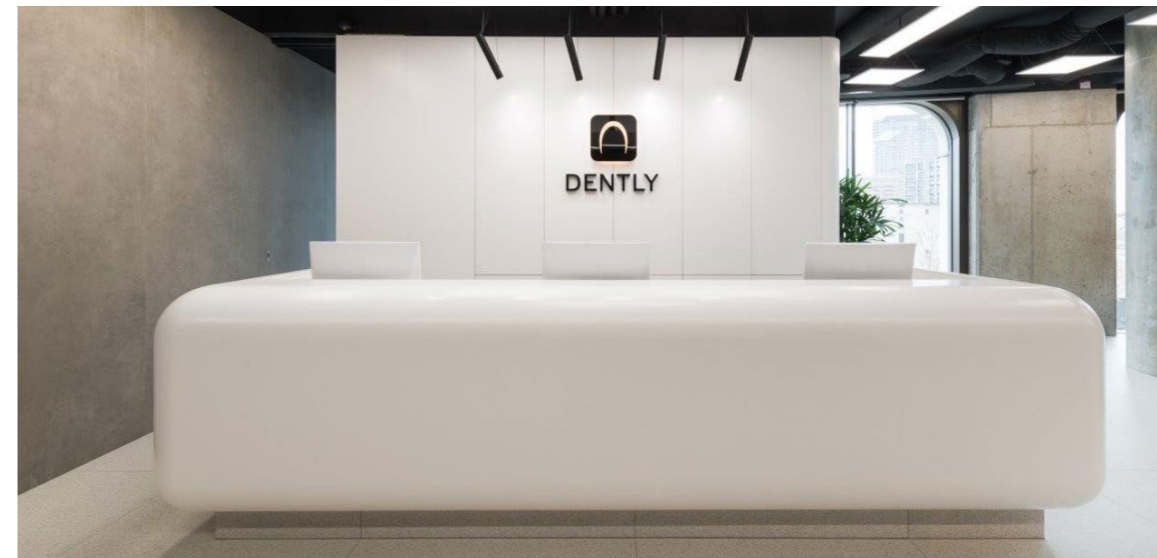

SH IN Y

DENTLY Dental Clinic Bratislava

2021