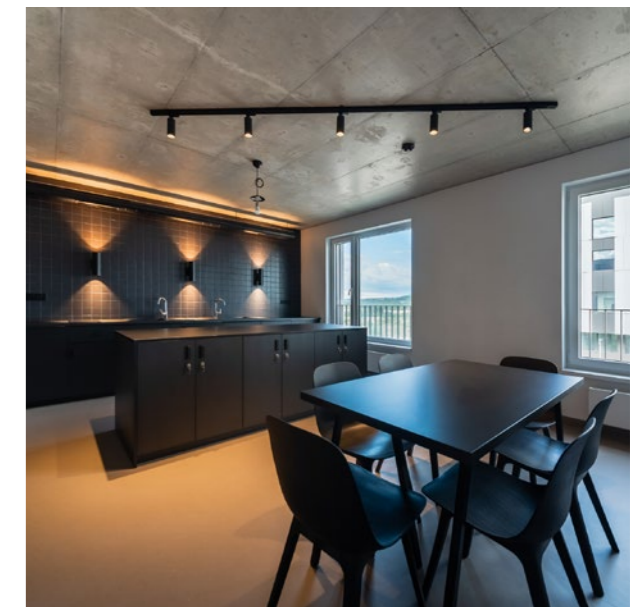

HOSPITAL

Architect: AT26

BORY Hospital Bratislava

2023

MAGIC

Architect: Lucia ORTUTOVÁ

Mirror Cocktail Bar BRATISLAVA

2021