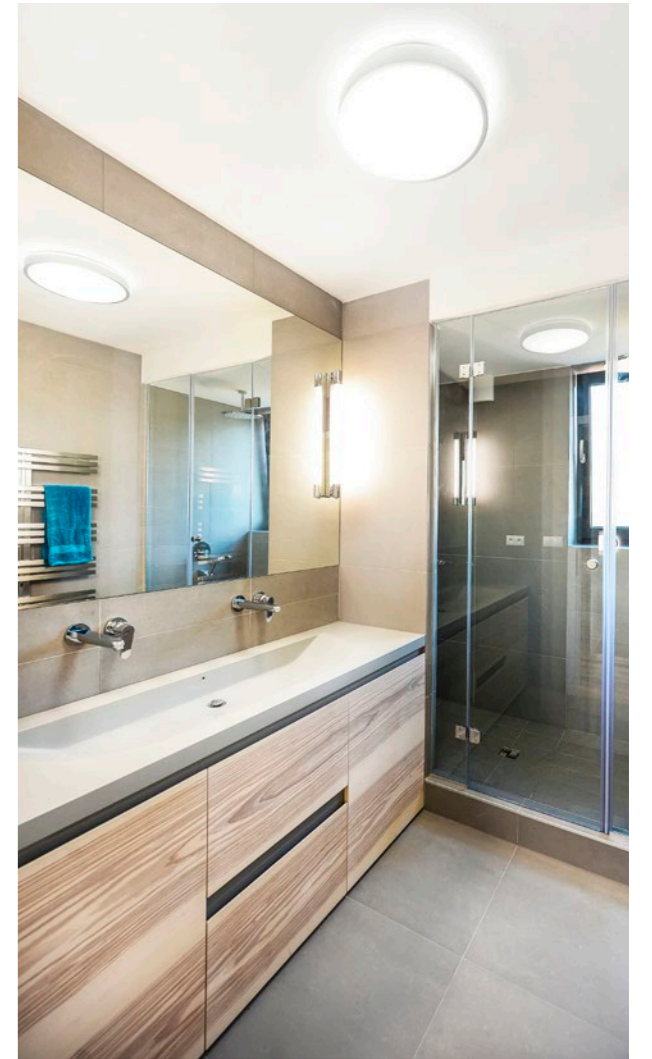

Private RESIDENCE ²⁰¹⁶