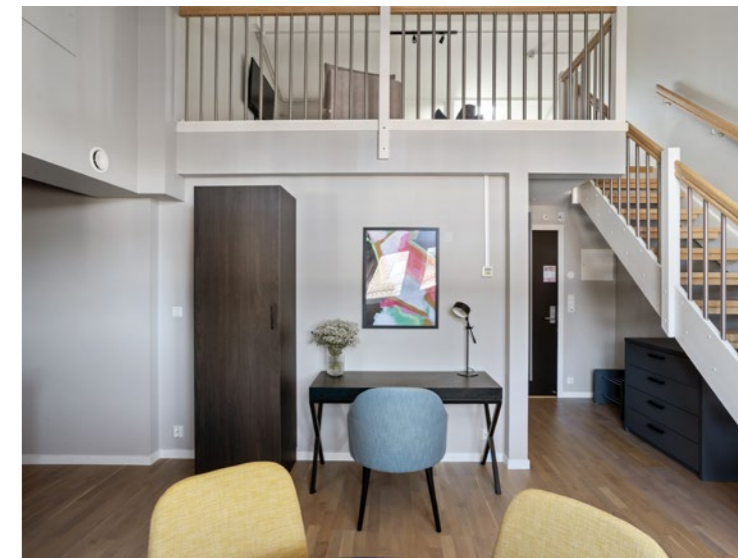

NUMA Topp Oslo

2023