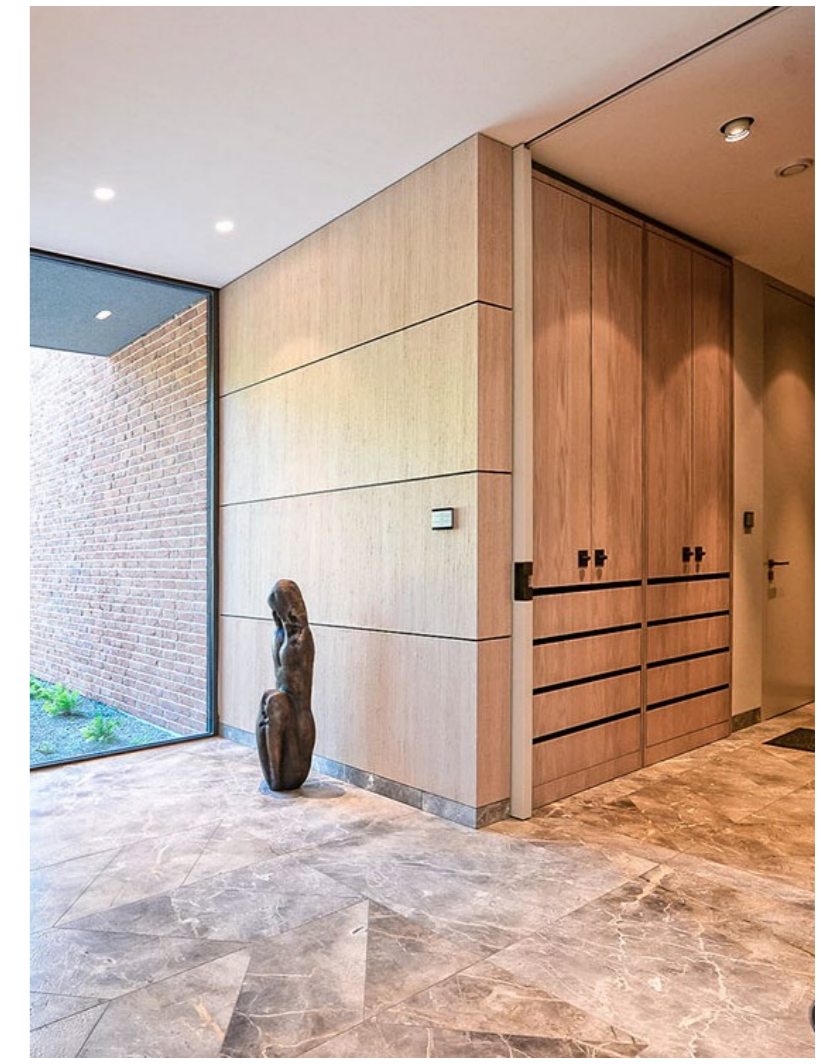

COMPACT

Private RESIDENCE ²⁰¹⁶

TRUST

Architects: DANIŠ & RENELT

Private home POVAZIE

2015

IMAGINATIVE

Architect: KLIKALI