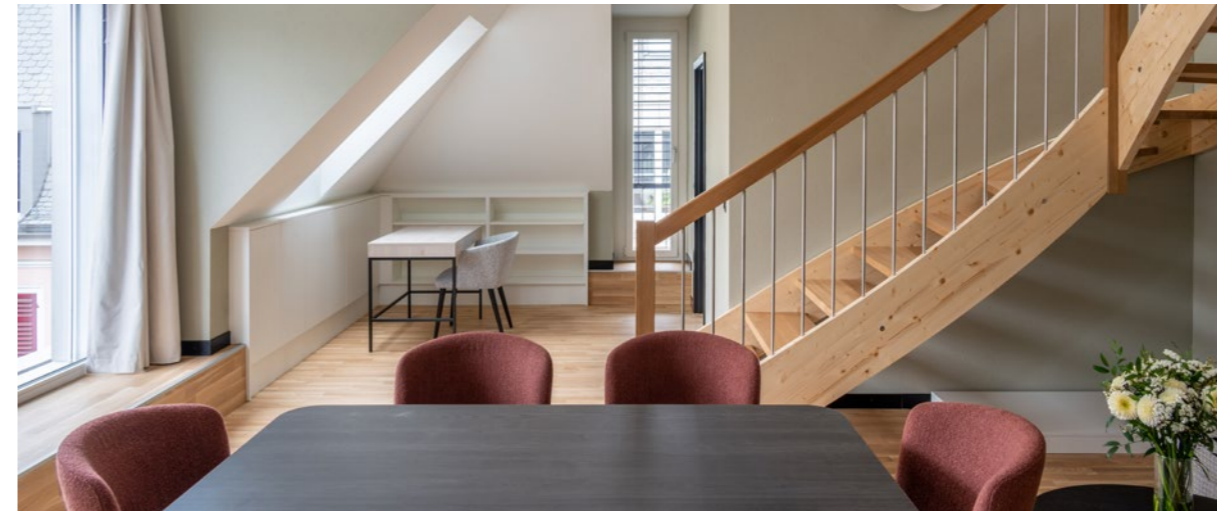

ZURICH

NUMA Craft Zurich

2023